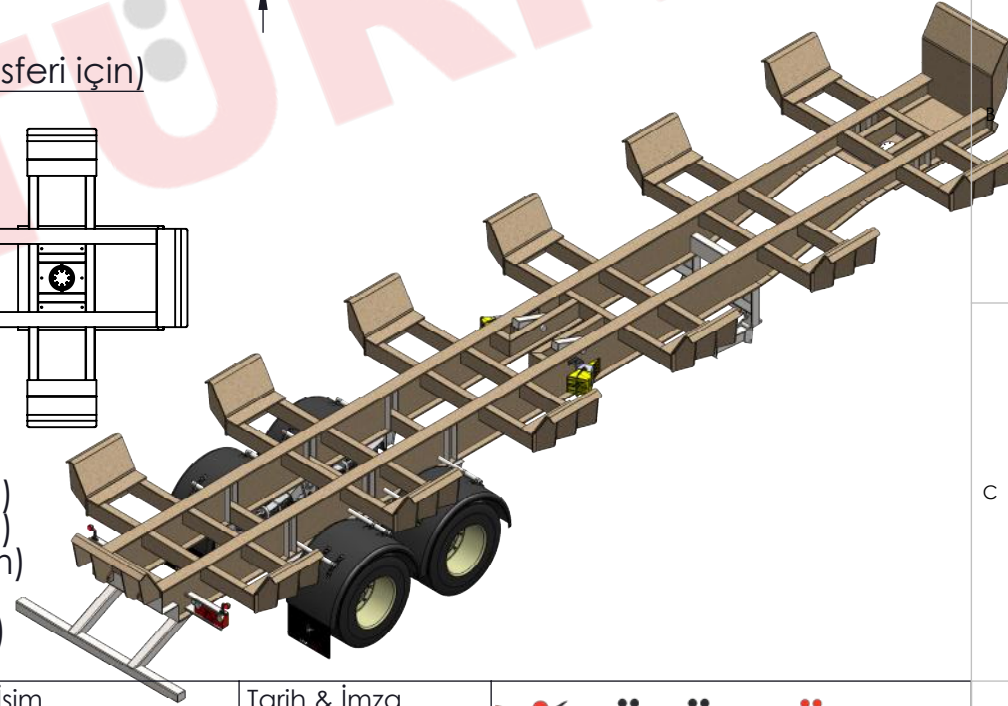

Sökülebilir veya katlanabilir yapı (45 feet konteyner transferi için)

- 45 Feet Container (External):** 13716 x 2500 x 2896 (L x W x H in mm)
- 40 Feet Container (External):** 12180 x 2440 x 2590 (L x W x H in mm)
- 40 Feet High Cube (External):** 12180 x 2440 x 2900 (L x W x H in mm)
- 20 Feet Container (External):** 6090 x 2440 x 2590 (L x W x H in mm)
- 20 Feet High Cube (External):** 6090 x 2440 x 2900 (L x W x H in mm)